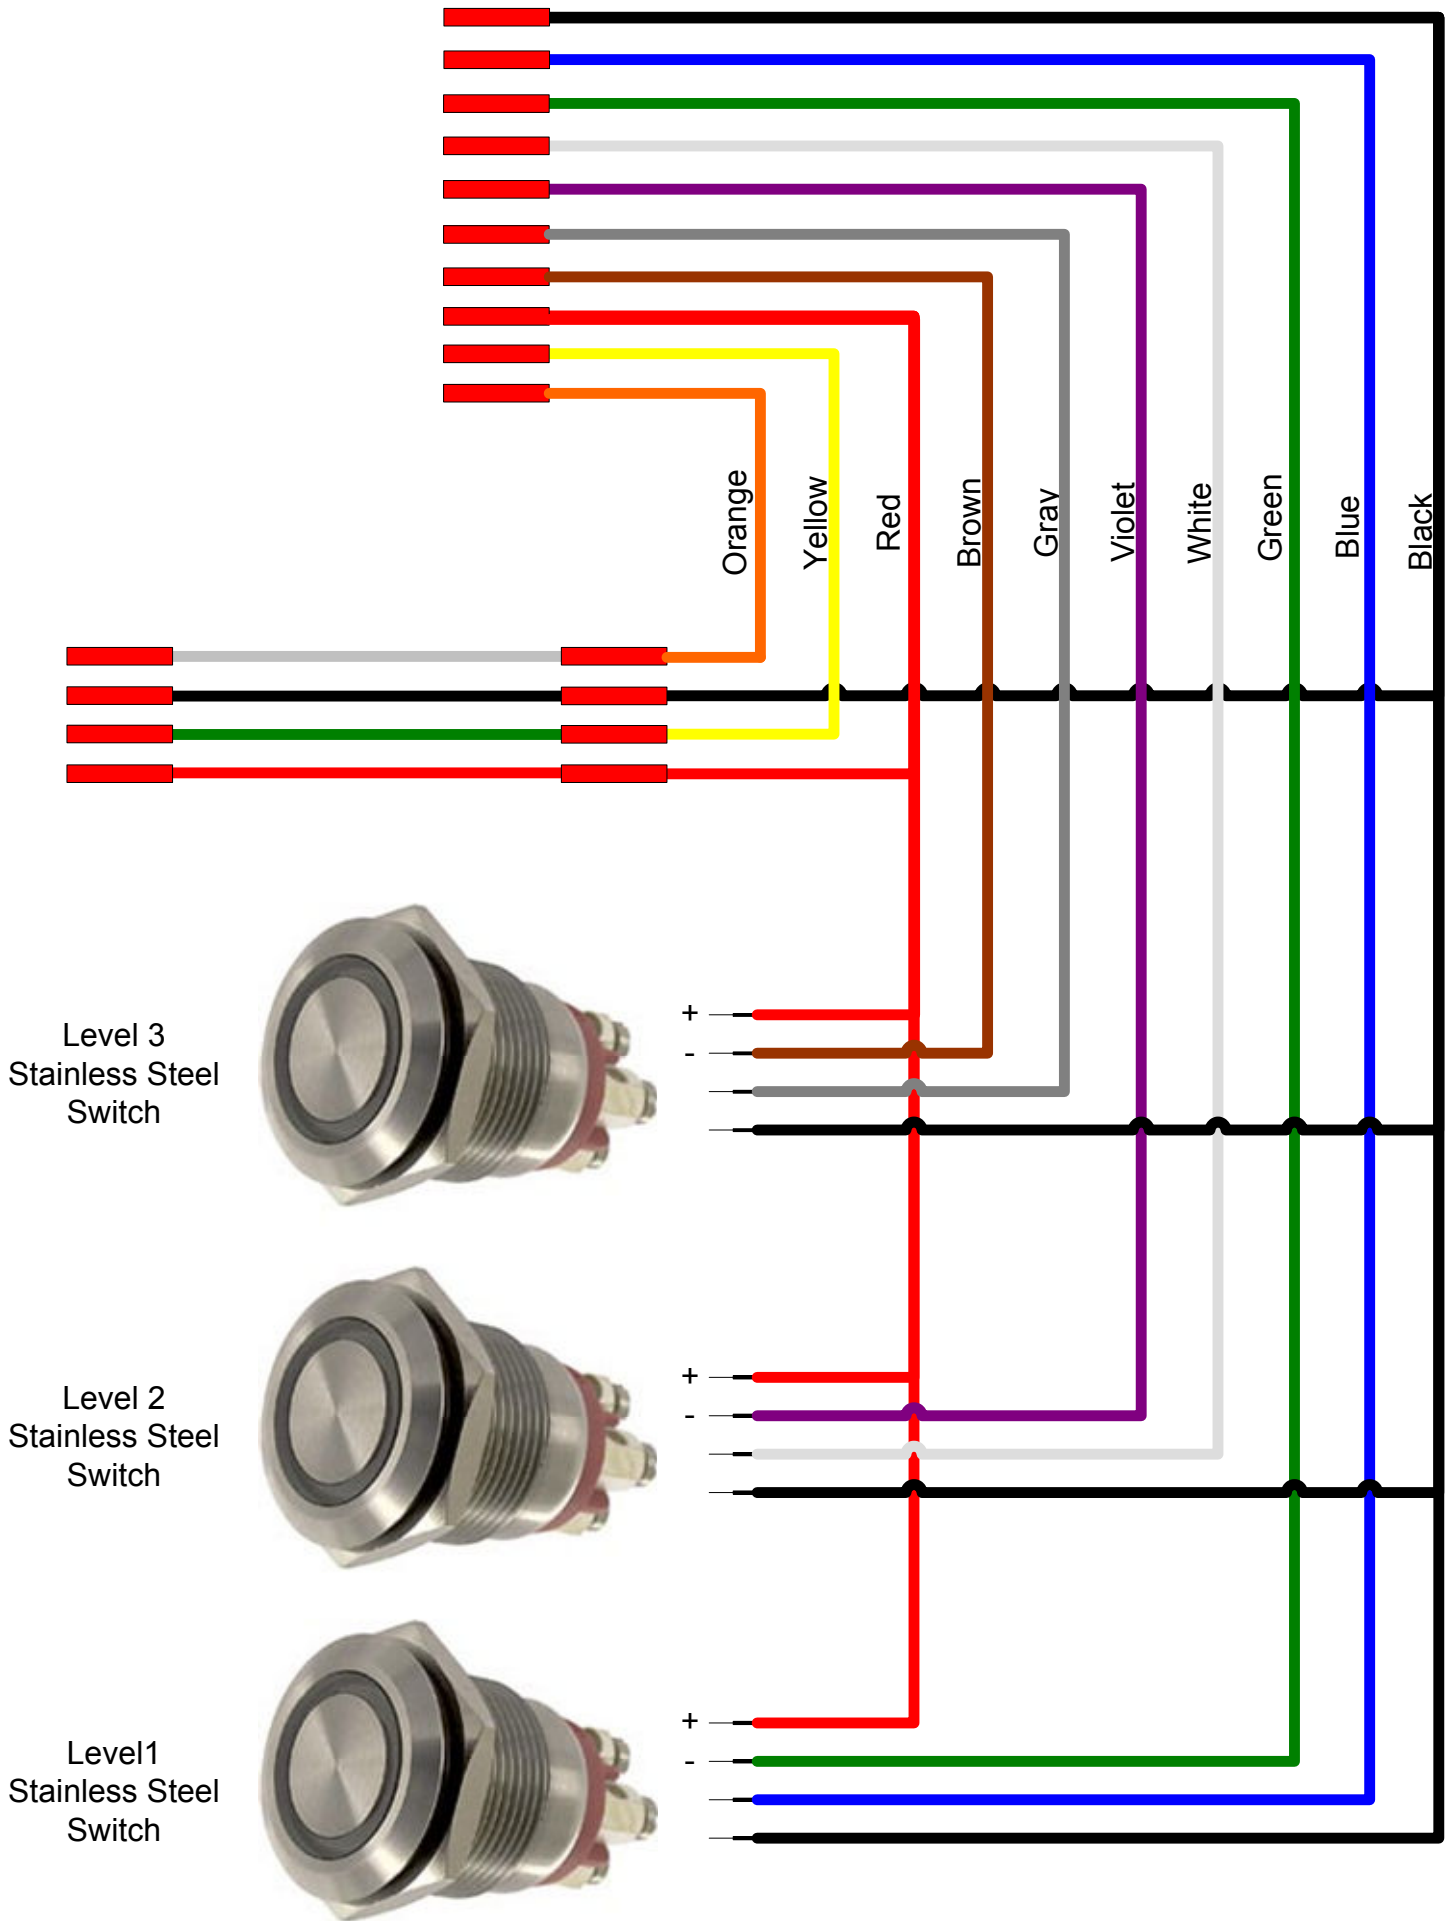

Hoistway Limit Switches

ACCESS DOOR
ACCESS DOOR

GATE SWITCH
- LIGHT -
+ LIGHT +
GATE SWITCH

Control Panel

- + 24V (red)
- 24V (black)
- CALL4 (tan)
- LITE4 (pink)
- CALL3 (gray)
- LITE3 (brown)
- CALL2 (white)
- LITE2 (violet)
- CALL1 (blue)
- LITE1 (green)
- SOL4 (yellow)
- DL4 (orange)

- + 24V (red)
- 24V (black)
- CALL4 (tan)
- LITE4 (pink)
- CALL3 (gray)
- LITE3 (brown)
- CALL2 (white)
- LITE2 (violet)
- CALL1 (blue)
- LITE1 (green)
- SOL3 (yellow)
- DL3 (orange)

- + 24V (red)
- 24V (black)
- CALL4 (tan)
- LITE4 (pink)
- CALL3 (gray)
- LITE3 (brown)
- CALL2 (white)
- LITE2 (violet)
- CALL1 (blue)
- LITE1 (green)
- SOL2 (yellow)
- DL2 (orange)

- + 24V (red)
- 24V (black)
- CALL4 (tan)
- LITE4 (pink)
- CALL3 (gray)
- LITE3 (brown)
- CALL2 (white)
- LITE2 (violet)
- CALL1 (blue)
- LITE1 (green)
- SOL1 (yellow)
- DL1 (orange)

CALL / SEND

22 AWG
12 Conductor

14 AWG
5 Wires in Flex

22 AWG
1 Conductor
GND

Harness – Limit Switches

Call Buttons – 3 Stops

Honeywell Interlock