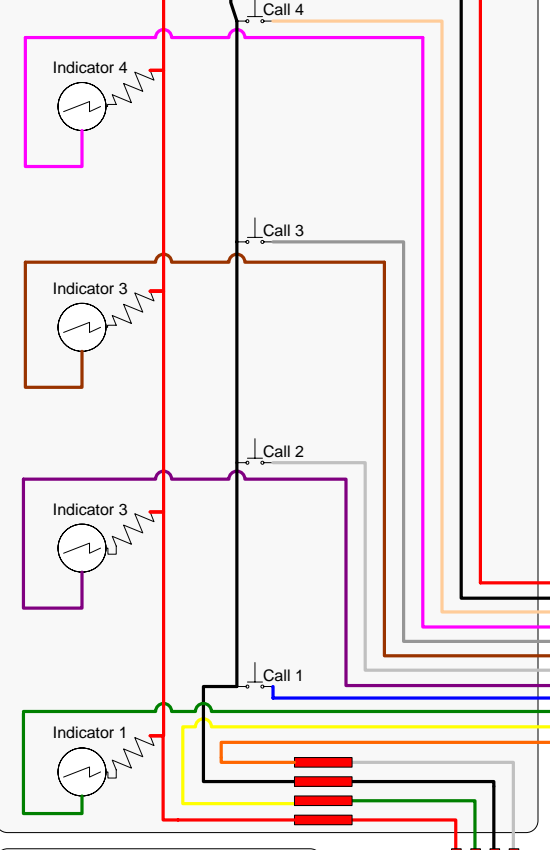

Hoistway Limit Switches

ACCESS DOOR
ACCESS DOOR

GATE SWITCH
- LIGHT -
+ LIGHT +
GATE SWITCH

Control Panel

- + 24V (red)
- 24V (black)
- CALL4 (tan)
- LITE4 (pink)
- CALL3 (gray)
- LITE3 (brown)
- CALL2 (white)
- LITE2 (violet)
- CALL1 (blue)
- LITE1 (green)
- SOL4 (yellow)
- DL4 (orange)

- + 24V (red)
- 24V (black)
- CALL4 (tan)
- LITE4 (pink)
- CALL3 (gray)
- LITE3 (brown)
- CALL2 (white)
- LITE2 (violet)
- CALL1 (blue)
- LITE1 (green)
- SOL3 (yellow)
- DL3 (orange)

- + 24V (red)
- 24V (black)
- CALL4 (tan)
- LITE4 (pink)
- CALL3 (gray)
- LITE3 (brown)
- CALL2 (white)
- LITE2 (violet)
- CALL1 (blue)
- LITE1 (green)
- SOL2 (yellow)
- DL2 (orange)

- + 24V (red)
- 24V (black)
- CALL4 (tan)
- LITE4 (pink)
- CALL3 (gray)
- LITE3 (brown)
- CALL2 (white)
- LITE2 (violet)
- CALL1 (blue)
- LITE1 (green)
- SOL1 (yellow)
- DL1 (orange)

CALL / SEND

22 AWG
12 Conductor

14 AWG
5 Wires in Flex

22 AWG
1 Conductor
GND

Harness – Limit Switches

Call Buttons – 3 Stops

Honeywell Interlock