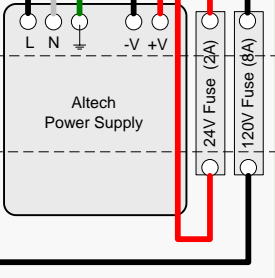

Hoistway Limit Switches

ACCESS DOOR
ACCESS DOOR

GATE SWITCH
- LIGHT -
+ LIGHT +
GATE SWITCH

Control Panel

- + 24V (red)
- 24V (black)
- CALL4 (tan)
- LITE4 (pink)
- CALL3 (gray)
- LITE3 (brown)
- CALL2 (white)
- LITE2 (violet)
- CALL1 (blue)
- LITE1 (green)
- SOL4 (yellow)
- DL4 (orange)

- + 24V (red)
- 24V (black)
- CALL4 (tan)
- LITE4 (pink)
- CALL3 (gray)
- LITE3 (brown)
- CALL2 (white)
- LITE2 (violet)
- CALL1 (blue)
- LITE1 (green)
- SOL3 (yellow)
- DL3 (orange)

- + 24V (red)
- 24V (black)
- CALL4 (tan)
- LITE4 (pink)
- CALL3 (gray)
- LITE3 (brown)
- CALL2 (white)
- LITE2 (violet)
- CALL1 (blue)
- LITE1 (green)
- SOL2 (yellow)
- DL2 (orange)

- + 24V (red)
- 24V (black)
- CALL4 (tan)
- LITE4 (pink)
- CALL3 (gray)
- LITE3 (brown)
- CALL2 (white)
- LITE2 (violet)
- CALL1 (blue)
- LITE1 (green)
- SOL1 (yellow)
- DL1 (orange)

CALL / SEND

22 AWG
12 Conductor

14 AWG
5 Wires in Flex

22 AWG
1 Conductor
GND

Harness – Limit Switches

Call Buttons – 3 Stops

Honeywell Interlock