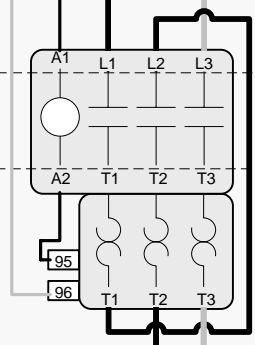

CALL / SEND

22 AWG
12 Conductor

14 AWG
5 Wires in Flex

22 AWG
1 Conductor
GND