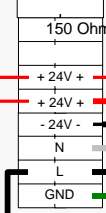

Hoistway Limit Switches

ACCESS DOOR
ACCESS DOOR

GATE SWITCH
- LIGHT -
+ LIGHT +
GATE SWITCH

Control Panel

- + 24V (red)
- 24V (black)
- CALL4 (tan)
- LITE4 (pink)
- CALL3 (gray)
- LITE3 (brown)
- CALL2 (white)
- LITE2 (violet)
- CALL1 (blue)
- LITE1 (green)
- SOL4 (yellow)
- DL4 (orange)

- + 24V (red)
- 24V (black)
- CALL4 (tan)
- LITE4 (pink)
- CALL3 (gray)
- LITE3 (brown)
- CALL2 (white)
- LITE2 (violet)
- CALL1 (blue)
- LITE1 (green)
- SOL3 (yellow)
- DL3 (orange)

- + 24V (red)
- 24V (black)
- CALL4 (tan)
- LITE4 (pink)
- CALL3 (gray)
- LITE3 (brown)
- CALL2 (white)
- LITE2 (violet)
- CALL1 (blue)
- LITE1 (green)
- SOL2 (yellow)
- DL2 (orange)

- + 24V (red)
- 24V (black)
- CALL4 (tan)
- LITE4 (pink)
- CALL3 (gray)
- LITE3 (brown)
- CALL2 (white)
- LITE2 (violet)
- CALL1 (blue)
- LITE1 (green)
- SOL1 (yellow)
- DL1 (orange)

CALL / SEND

22 AWG
12 Conductor