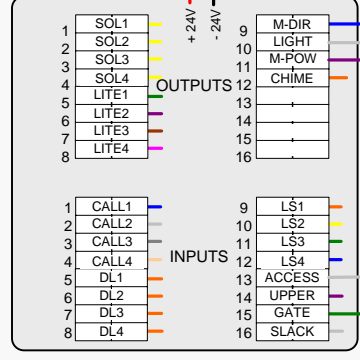

Hoistway Limit Switches

ACCESS DOOR
ACCESS DOOR

GATE SWITCH
- LIGHT -
+ LIGHT +
GATE SWITCH

Control Panel

- + 24V (red)
- 24V (black)
- CALL4 (tan)
- LITE4 (pink)
- CALL3 (gray)
- LITE3 (brown)
- CALL2 (white)
- LITE2 (violet)
- CALL1 (blue)
- LITE1 (green)
- SOL4 (yellow)
- DL4 (orange)

- + 24V (red)
- 24V (black)
- CALL4 (tan)
- LITE4 (pink)
- CALL3 (gray)
- LITE3 (brown)
- CALL2 (white)
- LITE2 (violet)
- CALL1 (blue)
- LITE1 (green)
- SOL3 (yellow)
- DL3 (orange)

- + 24V (red)
- 24V (black)
- CALL4 (tan)
- LITE4 (pink)
- CALL3 (gray)
- LITE3 (brown)
- CALL2 (white)
- LITE2 (violet)
- CALL1 (blue)
- LITE1 (green)
- SOL2 (yellow)
- DL2 (orange)

- + 24V (red)
- 24V (black)
- CALL4 (tan)
- LITE4 (pink)
- CALL3 (gray)
- LITE3 (brown)
- CALL2 (white)
- LITE2 (violet)
- CALL1 (blue)
- LITE1 (green)
- SOL1 (yellow)
- DL1 (orange)

CALL / SEND

22 AWG
12 Conductor

14 AWG
5 Wires in Flex

22 AWG
1 Conductor
GND

Harness – Limit Switches

Call Buttons – 3 Stops

Honeywell Interlock