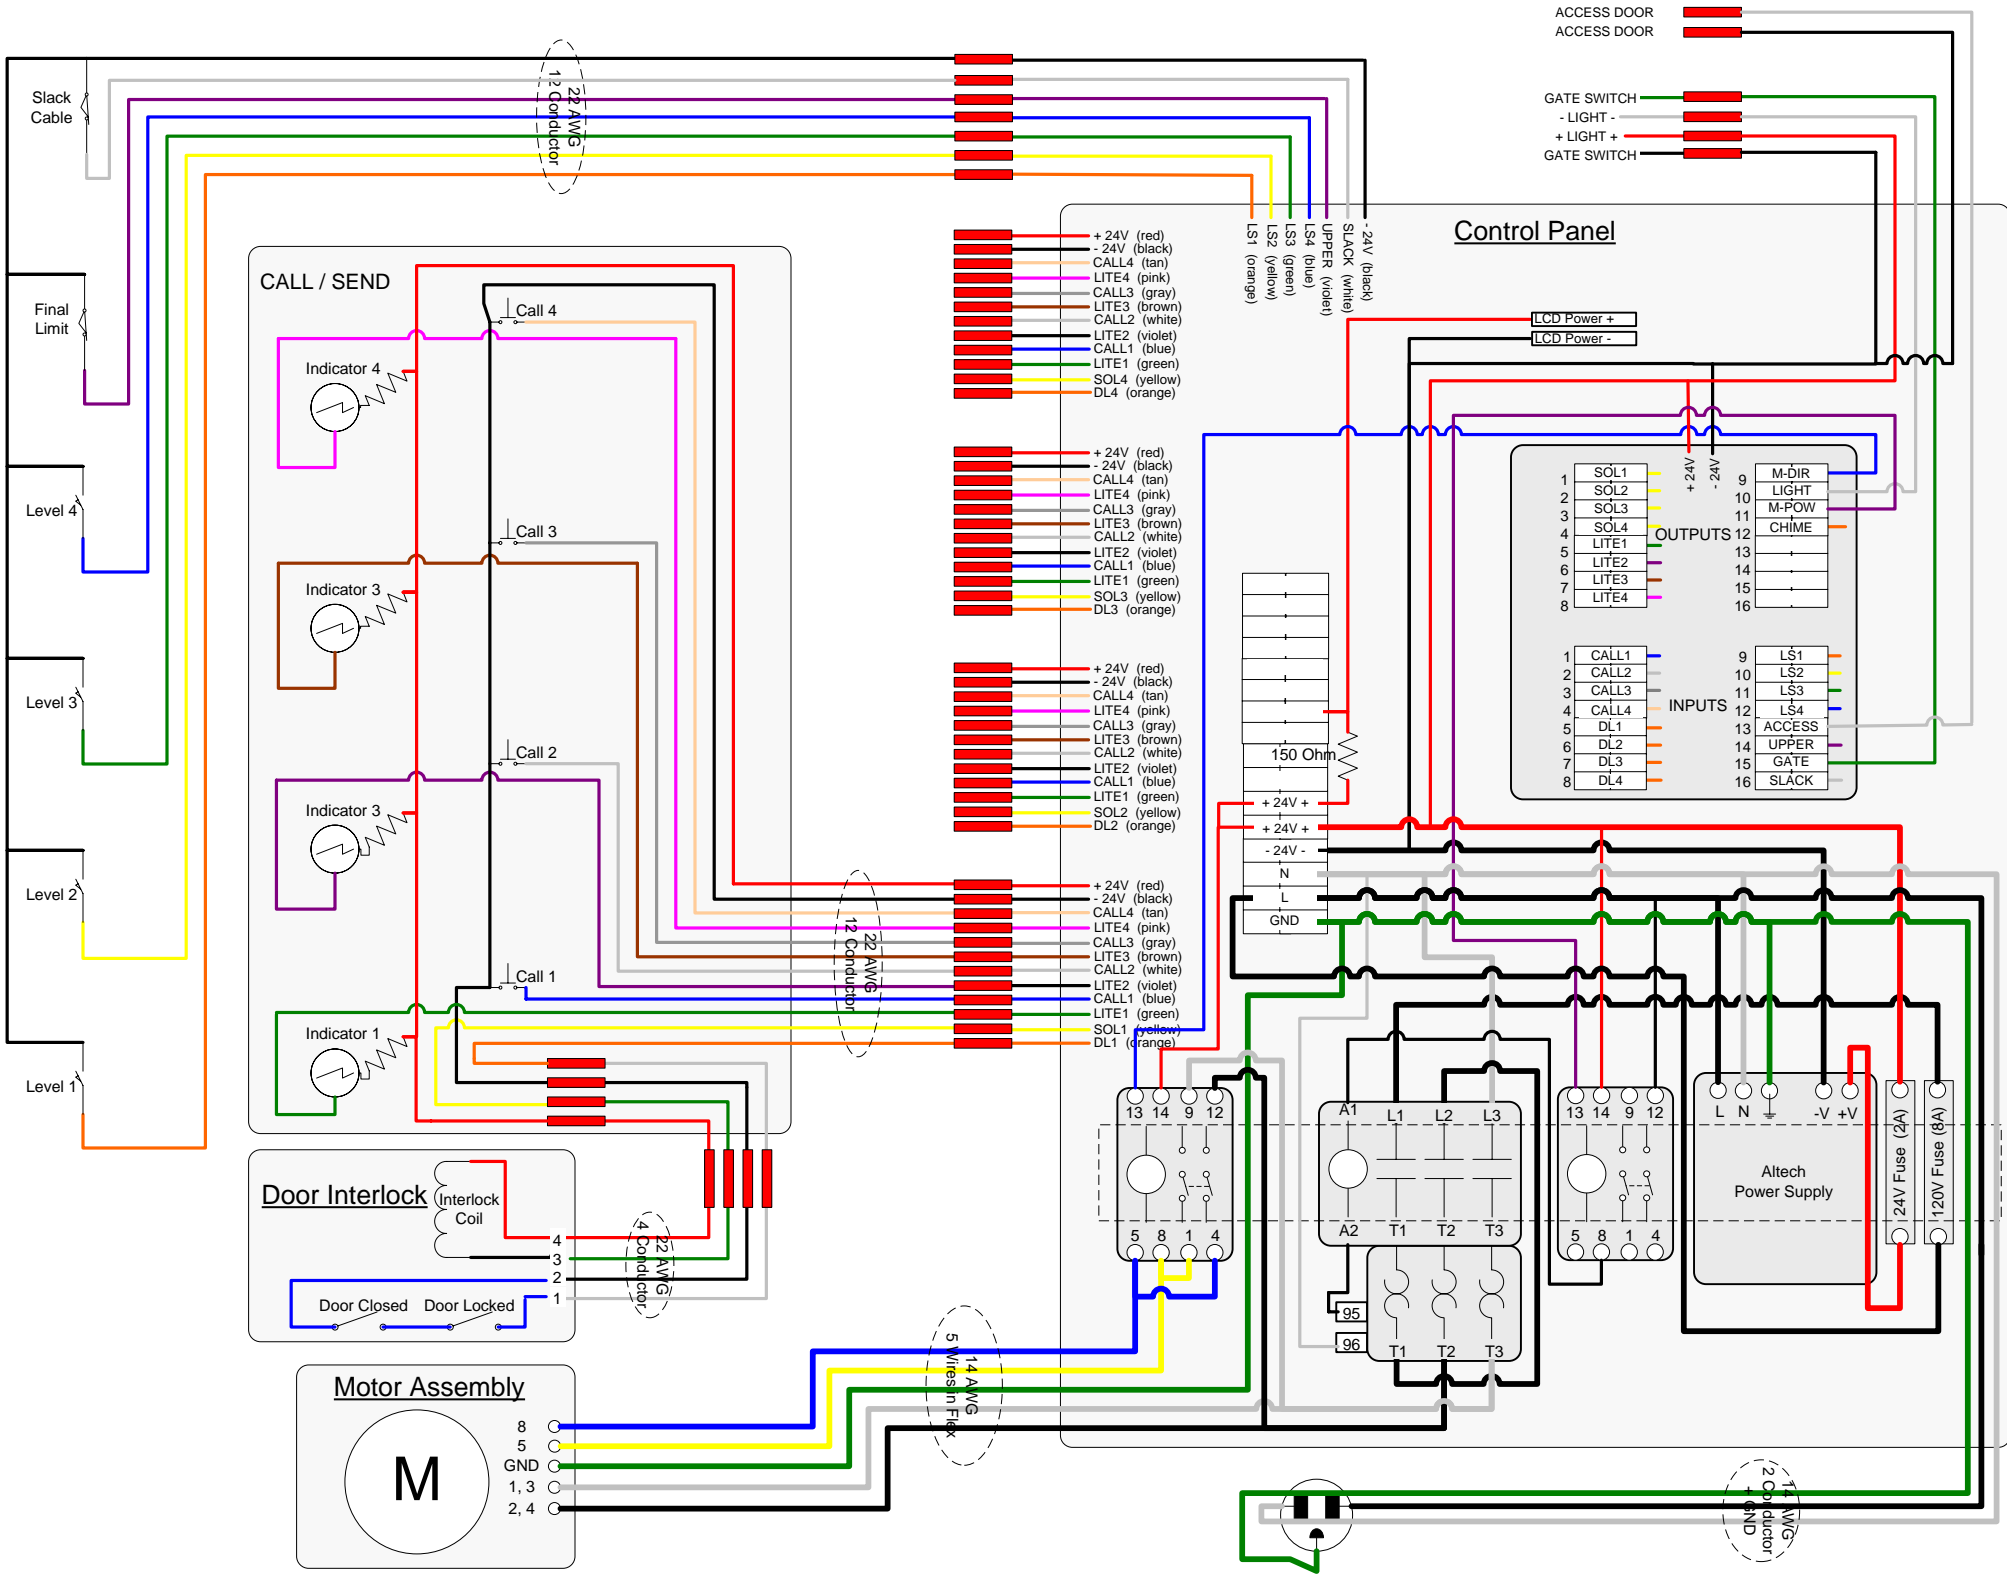

Hoistway Limit Switches

ACCESS DOOR
ACCESS DOOR

GATE SWITCH
- LIGHT -
+ LIGHT +
GATE SWITCH

Control Panel

- + 24V (red)
- 24V (black)
- CALL4 (tan)
- LITE4 (pink)
- CALL3 (gray)
- LITE3 (brown)
- CALL2 (white)
- LITE2 (violet)
- CALL1 (blue)
- LITE1 (green)
- SOL4 (yellow)
- DL4 (orange)

- + 24V (red)
- 24V (black)
- CALL4 (tan)
- LITE4 (pink)
- CALL3 (gray)
- LITE3 (brown)
- CALL2 (white)
- LITE2 (violet)
- CALL1 (blue)
- LITE1 (green)
- SOL3 (yellow)
- DL3 (orange)

- + 24V (red)
- 24V (black)
- CALL4 (tan)
- LITE4 (pink)
- CALL3 (gray)
- LITE3 (brown)
- CALL2 (white)
- LITE2 (violet)
- CALL1 (blue)
- LITE1 (green)
- SOL2 (yellow)
- DL2 (orange)

- + 24V (red)
- 24V (black)
- CALL4 (tan)
- LITE4 (pink)
- CALL3 (gray)
- LITE3 (brown)
- CALL2 (white)
- LITE2 (violet)
- CALL1 (blue)
- LITE1 (green)
- SOL1 (yellow)
- DL1 (orange)

CALL / SEND

22 AWG
12 Conductor

14 AWG
5 Wires in Flex

22 AWG
1 Conductor
GND

Harness – Limit Switches

Call Buttons – 3 Stops

Honeywell Interlock