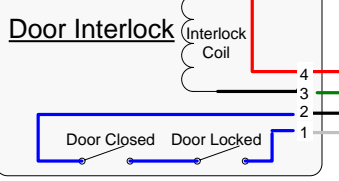

CALL / SEND

22 AWG
12 Conductor

14 AWG
5 Wires in Flex

22 AWG
1 Conductor
GND