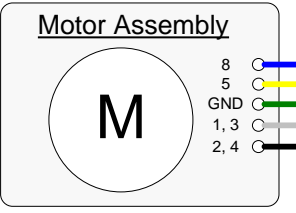

CALL / SEND

22 AWG
12 Conductor

14 AWG
5 Wires in Flex

22 AWG
1 Conductor
GND