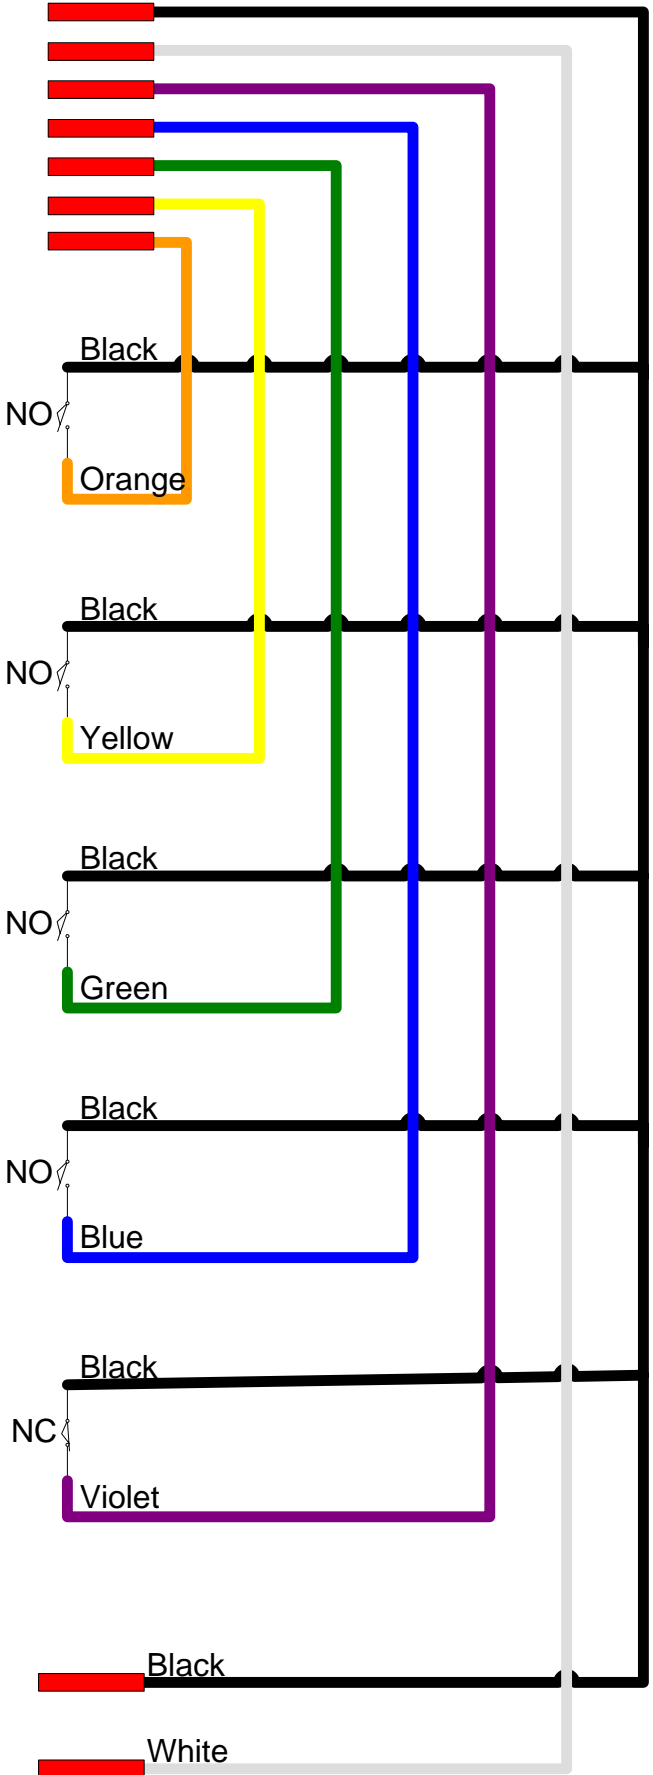

Hoistway Limit Switches

ACCESS DOOR
ACCESS DOOR

GATE SWITCH
- LIGHT -
+ LIGHT +
GATE SWITCH

Control Panel

- + 24V (red)
- 24V (black)
- CALL4 (tan)
- LITE4 (pink)
- CALL3 (gray)
- LITE3 (brown)
- CALL2 (white)
- LITE2 (violet)
- CALL1 (blue)
- LITE1 (green)
- SOL4 (yellow)
- DL4 (orange)

- + 24V (red)
- 24V (black)
- CALL4 (tan)
- LITE4 (pink)
- CALL3 (gray)
- LITE3 (brown)
- CALL2 (white)
- LITE2 (violet)
- CALL1 (blue)
- LITE1 (green)
- SOL3 (yellow)
- DL3 (orange)

- + 24V (red)
- 24V (black)
- CALL4 (tan)
- LITE4 (pink)
- CALL3 (gray)
- LITE3 (brown)
- CALL2 (white)
- LITE2 (violet)
- CALL1 (blue)
- LITE1 (green)
- SOL2 (yellow)
- DL2 (orange)

- + 24V (red)
- 24V (black)
- CALL4 (tan)
- LITE4 (pink)
- CALL3 (gray)
- LITE3 (brown)
- CALL2 (white)
- LITE2 (violet)
- CALL1 (blue)
- LITE1 (green)
- SOL1 (yellow)
- DL1 (orange)

CALL / SEND

22 AWG
12 Conductor

14 AWG
5 Wires in Flex

22 AWG
1 Conductor
GND

Harness – Limit Switches

Call Buttons – 3 Stops

Honeywell Interlock